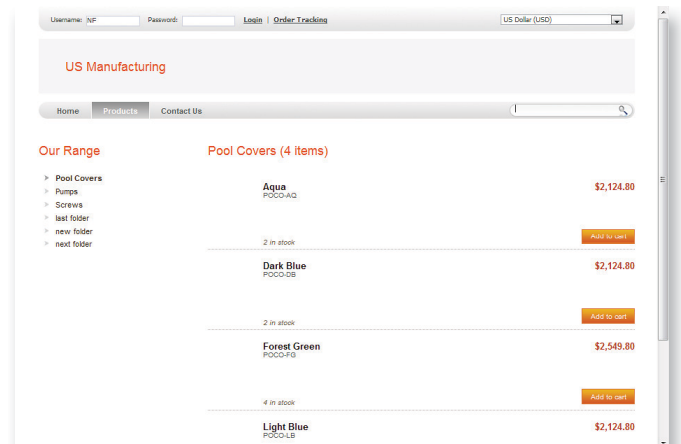

Netfira Buyer Solution

Webstore

NETFIRA – A B2B Software Solution Connecting Buyers and Sellers in REAL-TIME

- **Lookup seller's inventory levels and buyer-specific pricing in REAL-TIME**
- **Automate order processing: Eliminate phone, fax and email orders**
- **Deliver business-to-business transactions securely and reliably**

Solution Features

- **Lookup** inventory levels and pricing in REAL-TIME
- **Search** inventory by item number, description, category and catalogue
- **Place Orders** easily using a rich shopping cart interface
- **Receive** immediate order notifications via email from the seller
- **Track Orders** placed electronically
- The seller provides the buyer with a **URL plus login credentials** to the Webstore
- **Changes** to the seller's Webstore are immediately accessible by the buyer